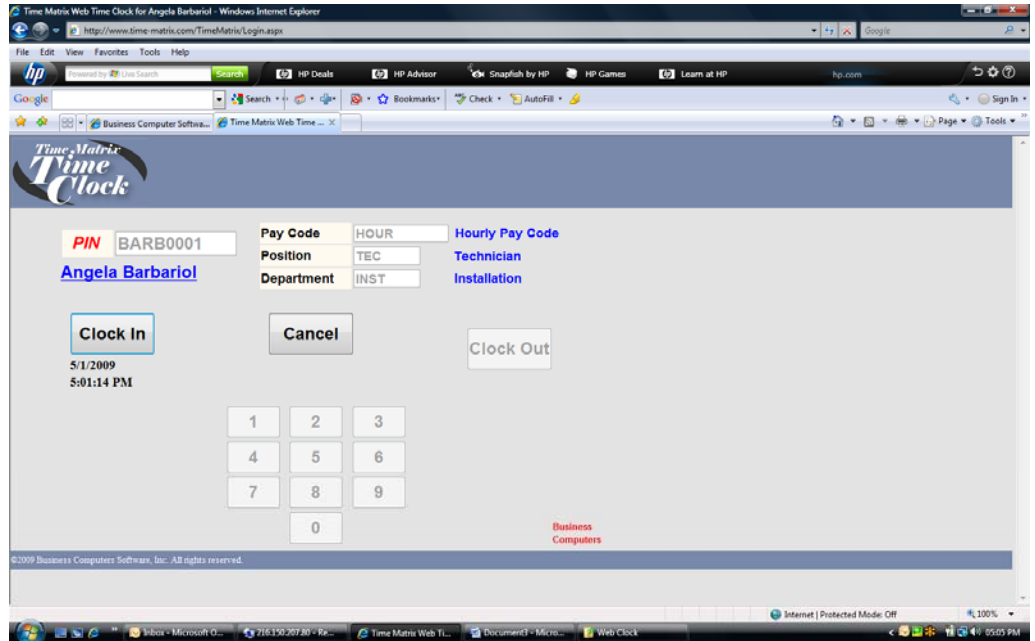

Time Matrix Web Time Clock

for Microsoft Dynamics GP Payroll

Time Matrix from Business Computers offers you the Web Time Clock

View the Web Time Clock at www.Time-Matrix.com

The **Web Time Clock** enables employees to Clock In and Clock Out over the Internet using a web browser. The **Web Time Clock** is an optional add-on to Time Matrix, our full-featured time system completely integrated to Microsoft Dynamics GP Payroll. The **Web Time Clock** is used to clock in employees at the beginning of their shift and to clock them out at the end of their shift.

➤ **VERSATILE**

✓ You can use on any computer with a browser

➤ **COST EFFECTIVE**

✓ Save $ by not paying for Terminal Services

➤ **CONVENIENT**

✓ You can use at the office, off-site, home, travel, job-site

➤ **EFFICIENT**

✓ IT does not need to spend time loading on each computer

➤ **SIMPLE**

✓ Employees can mix and match daily clocking in and clocking out using either the web browser or Desktop Time Clock

Technical Information:

- The **Web Time Clock** is developed with .NET, Visual Studio, C#, and Java
- The **Web Time Clock** works with either Microsoft Dynamics GP version 9.0 or 10.0
- The **Web Time Clock** works with either Microsoft SQL Server 2005 or SQL Server 2008
- The **Web Time Clock** works with Microsoft Internet Information Server 7 (IIS7)

Contact Business Computers Software, Inc. to discover how the **Web Time Clock** can work for you!

info@business-computers.com

www.business-computers.com

303.494.9390